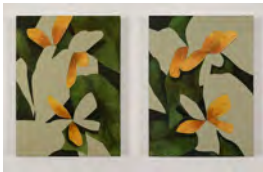

RYAN MROZOWSKI
Untitled (Pair), 2016
Acrylic on linen
19 x 14 inches (48.3 x 35.6 cm) each
(Inv# RMR0001)